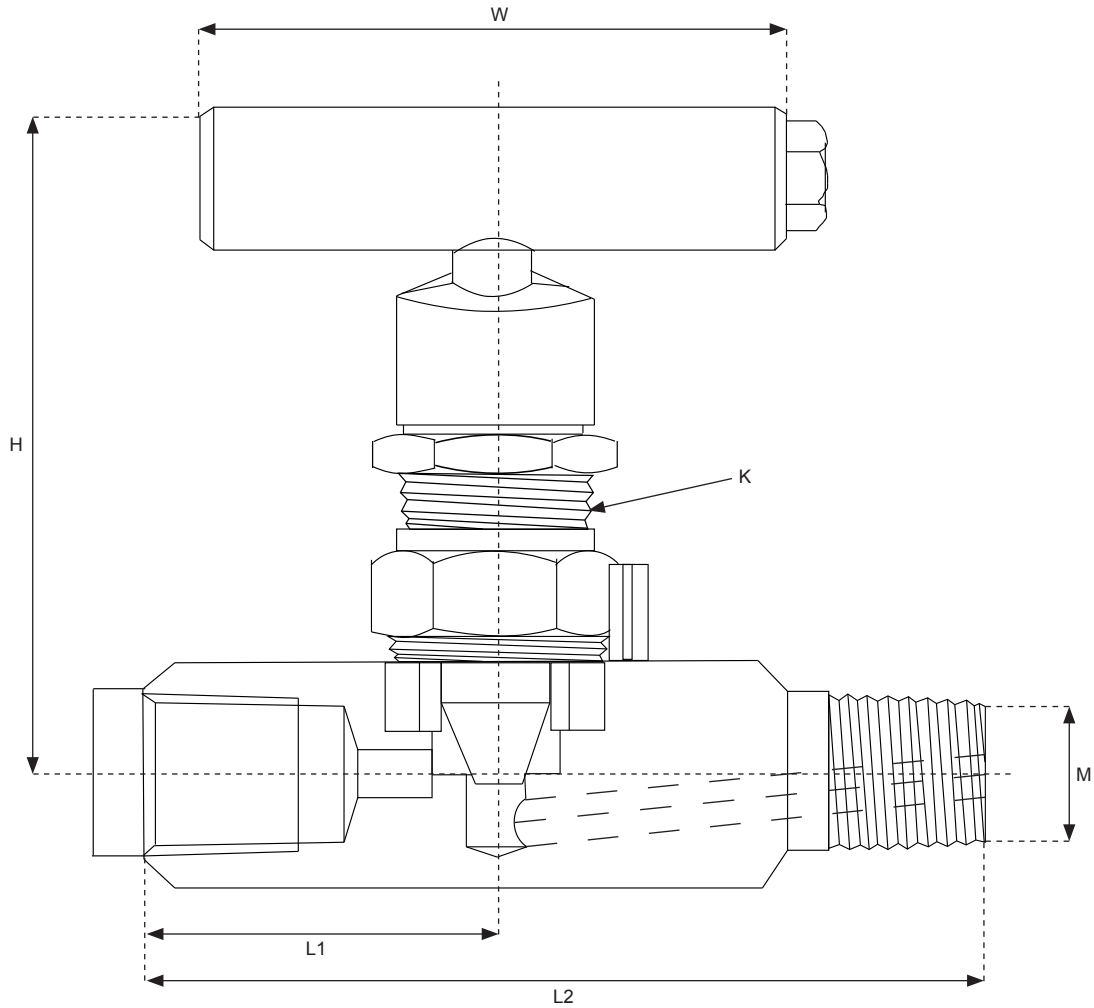

## SERIES NV10000

NO.	PART NAME	MATERIAL
1	Handle	304SS
2	Cap Screw	304SS
3	Stem	316SS
4	Dust Cap	Plastic
5	Bonnet	A276-316
6	Pin	304SS
7	Body	A246-316, A105-CS
8	Stem Bushing	316SS
9	Seat	Metallic or Nylon
10	Panel Nut	316SS

## SERIES NV10000

SIZE		NPT	ØD	W	H	L1	L2	STROKE
DM	NPS							
8	1/4"	1/4"	6.2	60	92	32.5	75	9.5
10	3/8"	3/8"	6.2	60	92	32.5	75	9.5
15	1/2"	1/2"	6.2	60	92	36.5	85	9.5
20	3/4"	3/4"	8.0	70	110	42.5	100	12.5
25	1"	1"	10.0	80	135	50.0	115	15.5