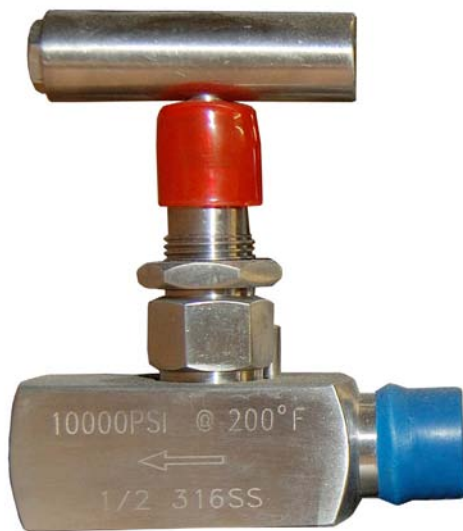

## SERIES NV10000

### HIGH PRESSURE NEEDLE VALVE

Stainless Steel ■ Carbon Steel

SERIES NV10000

Providing Hundreds of Products. Supporting Thousands of Clients. Controlling Millions of Gallons.

Depend On Us, We Can Handle The Pressure.

## SERIES NV10000

NO.	PART NAME	MATERIAL
1	Handle	304SS
2	Cap Screw	304SS
3	Stem	316SS
4	Dust Cap	Plastic
5	Bonnet	A276-316
6	Pin	304SS
7	Body	A246-316, A105-CS
8	Stem Bushing	316SS
9	Seat	Metallic or Nylon
10	Panel Nut	316SS

## SERIES NV10000

SIZE		NPT	ØD	W	H	L1	L2	STROKE
DM	NPS							
8	1/4"	1/4"	6.2	60	92	32.5	75	9.5
10	3/8"	3/8"	6.2	60	92	32.5	75	9.5
15	1/2"	1/2"	6.2	60	92	36.5	85	9.5
20	3/4"	3/4"	8.0	70	110	42.5	100	12.5
25	1"	1"	10.0	80	135	50.0	115	15.5