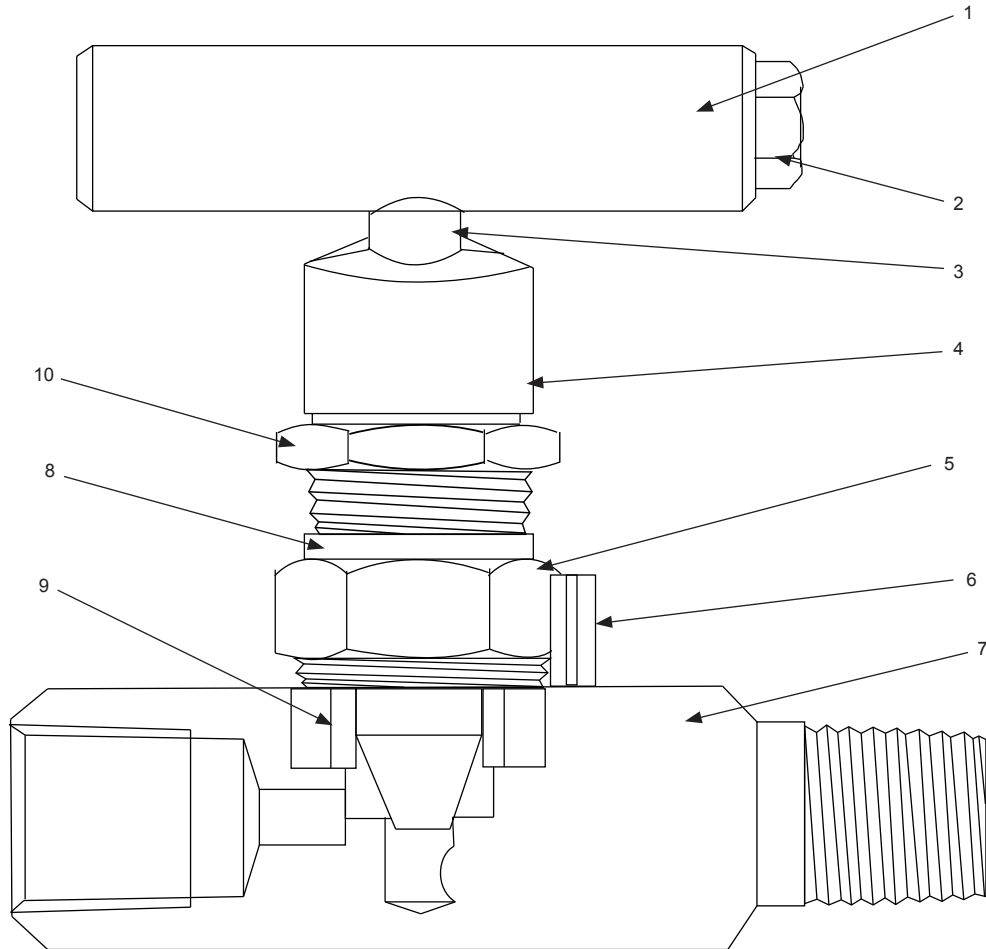

## SERIES NV10000

NO.	PART NAME	MATERIAL
1	Handle	304SS
2	Cap Screw	304SS
3	Stem	316SS
4	Dust Cap	Plastic
5	Bonnet	A276-316
6	Pin	304SS
7	Body	A246-316, A105-CS
8	Stem Bushing	316SS
9	Seat	Metallic or Nylon
10	Panel Nut	316SS

## SERIES NV10000

SIZE		NPT	ØD	W	H	L1	L2	STROKE
DM	NPS							
8	1/4"	1/4"	6.2	60	92	32.5	75	9.5
10	3/8"	3/8"	6.2	60	92	32.5	75	9.5
15	1/2"	1/2"	6.2	60	92	36.5	85	9.5
20	3/4"	3/4"	8.0	70	110	42.5	100	12.5
25	1"	1"	10.0	80	135	50.0	115	15.5