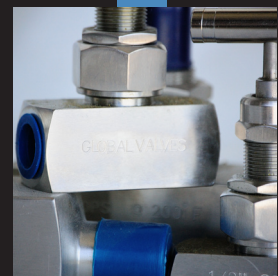

### HIGH PRESSURE NEEDLE VALVE

Stainless Steel ■ Carbon Steel

SERIES NV10000

Providing Hundreds of Products. Supporting Thousands of Clients. Controlling Millions of Gallons.

Depend On Us, We Can Handle The Pressure.

## SERIES NV10000

NO.	PART NAME	MATERIAL
1	Handle	304SS
2	Cap Screw	304SS
3	Stem	316SS
4	Dust Cap	Plastic
5	Bonnet	A276-316
6	Pin	304SS
7	Body	A246-316, A105-CS
8	Stem Bushing	316SS
9	Seat	Metallic or Nylon
10	Panel Nut	316SS