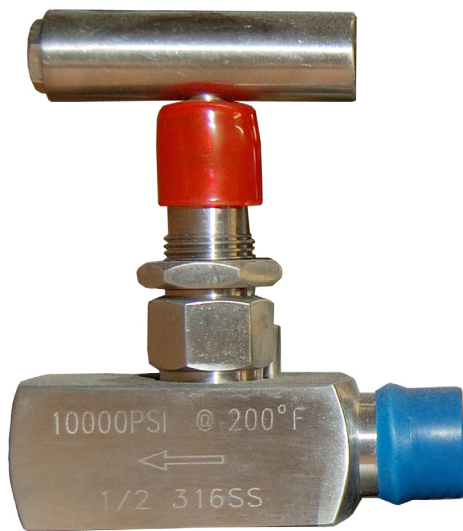

## SERIES NV10000

### HIGH PRESSURE NEEDLE VALVE

Stainless Steel ■ Carbon Steel

SERIES NV10000

Providing Hundreds of Products. Supporting Thousands of Clients. Controlling Millions of Gallons.

Depend On Us, We Can Handle The Pressure.

## SERIES NV10000

NO.	PART NAME	MATERIAL
1	Handle	304SS
2	Cap Screw	304SS
3	Stem	316SS
4	Dust Cap	Plastic
5	Bonnet	A276-316
6	Pin	304SS
7	Body	A246-316, A105-CS
8	Stem Bushing	316SS
9	Seat	Metallic or Nylon
10	Panel Nut	316SS

## SERIES NV10000

SIZE		NPT	ØD	W	H	L1	L2	STROKE
DM	NPS							
8	1/4"	1/4"	6.2	60	92	32.5	75	9.5
10	3/8"	3/8"	6.2	60	92	32.5	75	9.5
15	1/2"	1/2"	6.2	60	92	36.5	85	9.5
20	3/4"	3/4"	8.0	70	110	42.5	100	12.5
25	1"	1"	10.0	80	135	50.0	115	15.5